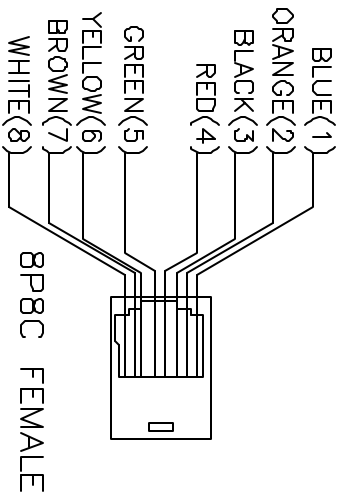

PART NUMBER

93922

REVISIONS				
REV	ECN NO., DESCRIPTION	DRAWN	DATE	APPD

51562-87
1:1 CABLE

DB-09 FEMALE

51558-1

8P8C TO DB-09 FEMALE MOD ADPTR

1 CUT OFF OTHER WIRES (YELLOW, BLUE, BLACK).

NOTES: UNLESS OTHERWISE SPECIFIED.

DRAWN BY J RODRIGUEZ		DATE 05/27/03	
DECIMAL DIM. .XXXX ± .0003		ANGULAR DIM. MACHINED ± 0° 30'	
TOLERANCES		FORMED ± .1"	
MATERIAL		CHAMFERS ± .5	
FINISH PROCESS		TITLE 2835 COLUMBIA ST. TORRANCE, CA 90503	
SIZE A		DRAWING NUMBER 93922	
SCALE 1:1		REV A	
CADD FILE 939220A		SHEET 1 OF 1	
93922		93922	