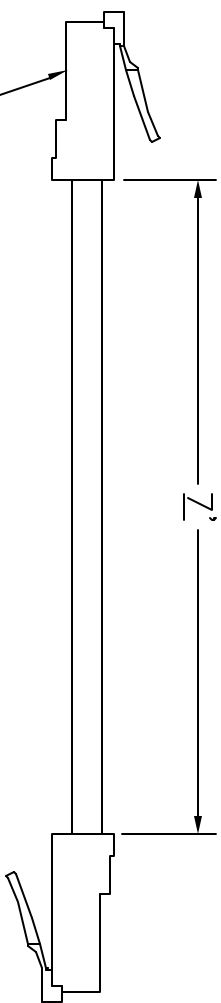

PART NUMBER

93922

REVISIONS				
REV	ECN NO., DESCRIPTION	DRAWN	DATE	APPD

51562-87
1:1 CABLE

DB-09 FEMALE

51558-1

8P8C TO DB-09 FEMALE MOD ADPTR

1 CUT OFF OTHER WIRES (YELLOW, BLUE, BLACK).

NOTES: UNLESS OTHERWISE SPECIFIED.

DRAWN BY J RODRIGUEZ		DATE 05/27/03	
DECIMAL DIM. .XXXX ± .0003		ANGULAR DIM. MACHINED ± 0° 30'	
TOLERANCES		FORMED ± .1"	
MATERIAL		CHAMFERS ± .5	
FINISH PROCESS		TITLE 2835 COLUMBIA ST. TORRANCE, CA 90503	
SIZE A		DRAWING NUMBER 93922	
SCALE 1:1		REV A	
CADD FILE 939220A		SHEET 1 OF 1	
93922		93922	