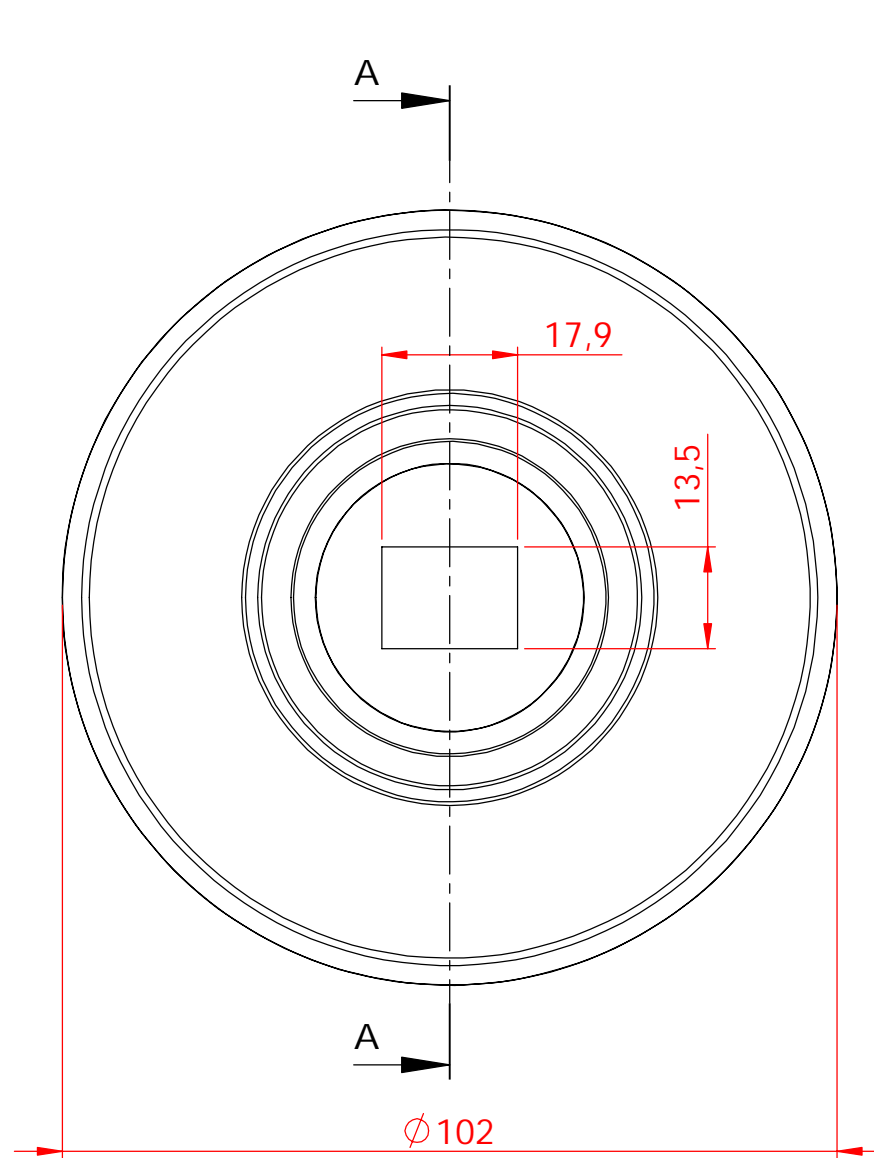

Backfokus: Celestron Nightscape Color CCD Camera

Dimensions without given tolerance have a tolerance of ± 0.1 mm.		Surface:		Scale: 1:1	WEIGHT : 171.56g	A4
This technical design drawing is proprietary, we do reserve all rights. Unauthorized copying, unauthorized use or information of third parties of it's contents without our written consent is considered a serious infringement and will be prosecuted by law		2011 NAME DATE DRAWN Name TT.MM. INSPECTED PRODUCTION		MATERIAL: Material <nicht festgelegt> ARTICLE: XXXXXXXXX		
1.	-	-	-	DRAWING NO.: XXXXXXXXX		
2.				Whgr. -		
3.				BLATT 1 VON 1		
4.				BAADER PLANETARIUM ZUR STERNWARTE 82291 MAMMENDORF Phone 08145/8802 Fax 08145/8805		
No.:	Change ment	Date	Name	Ers.f.		