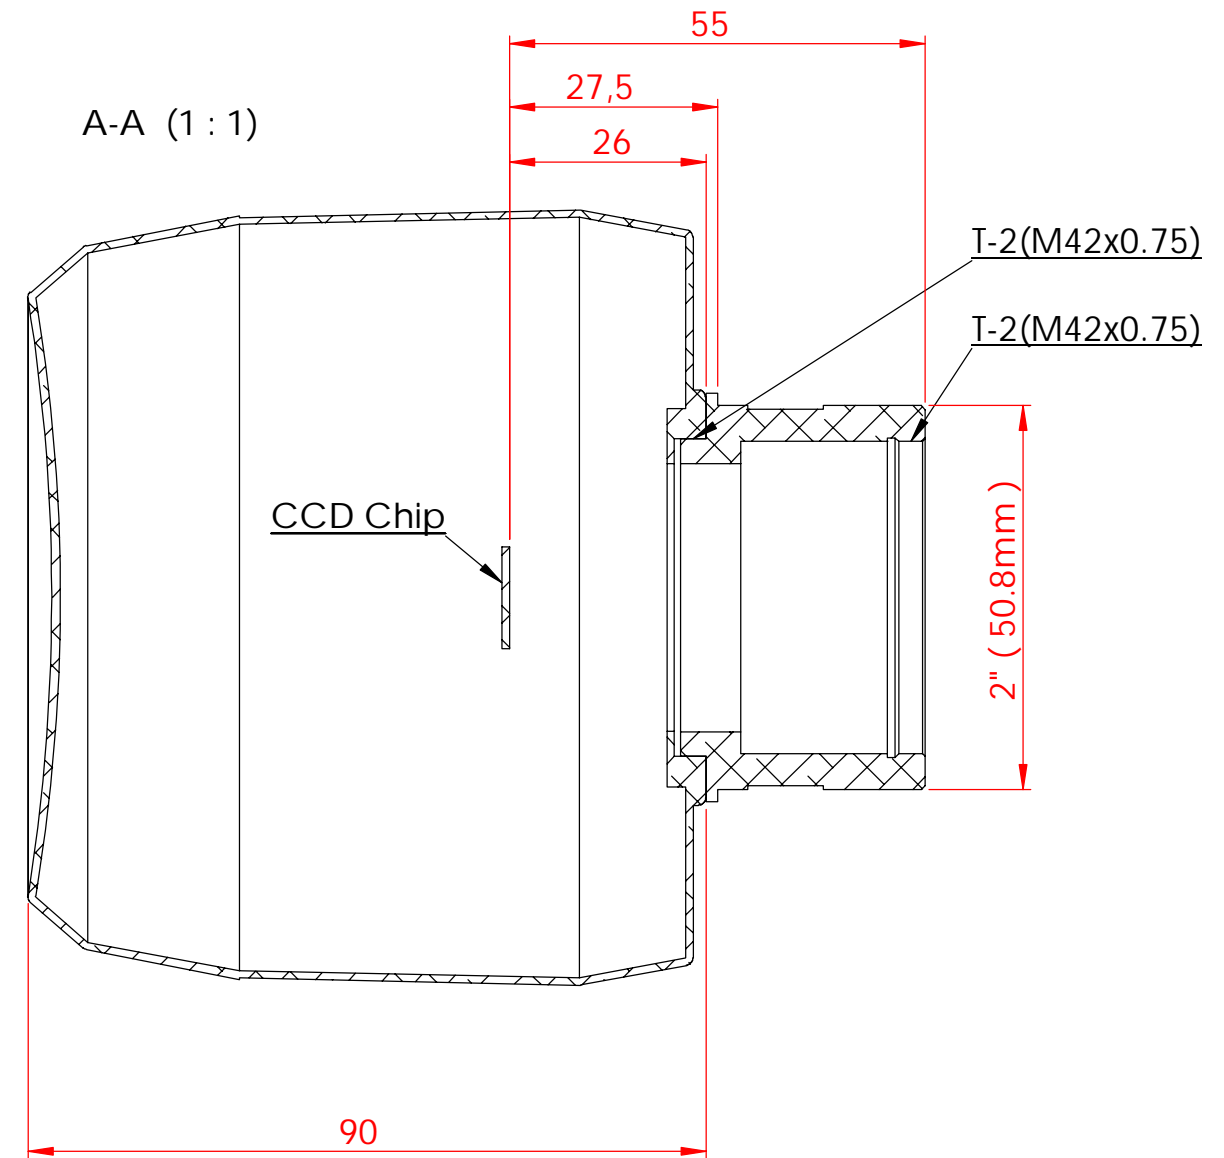

Backfokus: Celestron Nightscape Color CCD Camera

Dimensions without given tolerance have a tolerance of ± 0.1 mm.		Surface:		Scale: 1:1	WEIGHT : 171.56g	A4
This technical design drawing is proprietary, we do reserve all rights. Unauthorized copying, unauthorized use or information of third parties of it's contents without our written consent is considered a serious infringement and will be prosecuted by law		2011 NAME DATE DRAWN Name TT.MM. INSPECTED PRODUCTION		MATERIAL: Material <nicht festgelegt> ARTICLE: XXXXXXXXX		
1.	-	-	-	DRAWING NO.: XXXXXXXXX		
2.				Whgr. -		
3.				BLATT 1 VON 1		
4.				BAADER PLANETARIUM ZUR STERNWARTE 82291 MAMMENDORF Phone 08145/8802 Fax 08145/8805		
No.:	Change ment	Date	Name	Ers.f.		