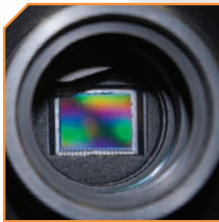

Capture the sky tonight with Nightscape!

MODEL # 95555

www.CELESTRON.COM

95555

NIGHTSCAPE

CCD CAMERA SPECIFICATIONS

Camera Resolution	10.7MP (3760x2840)
Sensor Size	17.9 mm x 13.5 mm (22.5 mm diagonal)
Pixel Size	4.75 micron square
Imaging Sensor	Kodak KAI-10100 Color Sensor
Exposure Range	.001 sec to 24hrs (2x2, 4x4 Bin); .01sec to 24hrs (1x1 binning)
Binning	2x2, 4x4
Cooling	Regulated Thermoelectric w/ Fan
Shutter	Internal Mechanical
Cooling Range	20C° below ambient
Operating Environment	40C° to -40C° (104F to -40F)
A/D Conversion	16 bit
Full Well Capacity	25,000 e-
Read Noise (RMS)	13 e-
Dark Signal (at 0° C)	2e-/pixel/second
Quantum Efficiency	32%@630nm; 42%@550nm; 40%@470nm
Dynamic Range	64 dB
Mounting	2" barrel and t-thread
Back Focus Distance	55 mm w/ 2" barrel; 26 mm w/o barrel
Download Time	11 sec or less for full-frame image
Software Compatibility	AstroFX, MaximDL, ASCOM Driver
USB Cable	High-Speed 2.0, 10' cable length
Sub-Framing	Full, Half, Quarter, selectable
Optical Window	High transmission Schott B270 glass
Optical Coatings	IR cutoff and anti-reflection multi-coatings
Power Cable	10' 12V DC power cable included
Weight	2 lbs (0.91 kg)
Warranty	2 year

Kodak KAI-10100
Color Sensor

Nightscape attached to
CPC Deluxe HD

Actual image of the
M8 Lagoon Nebula
taken with Nightscape
and EdgeHD Optics

AFX ASTRO FX

Included with your Nightscape is Celestron's innovative AstroFX software. AstroFX takes you step-by-step from snapping an image to processing the final result.